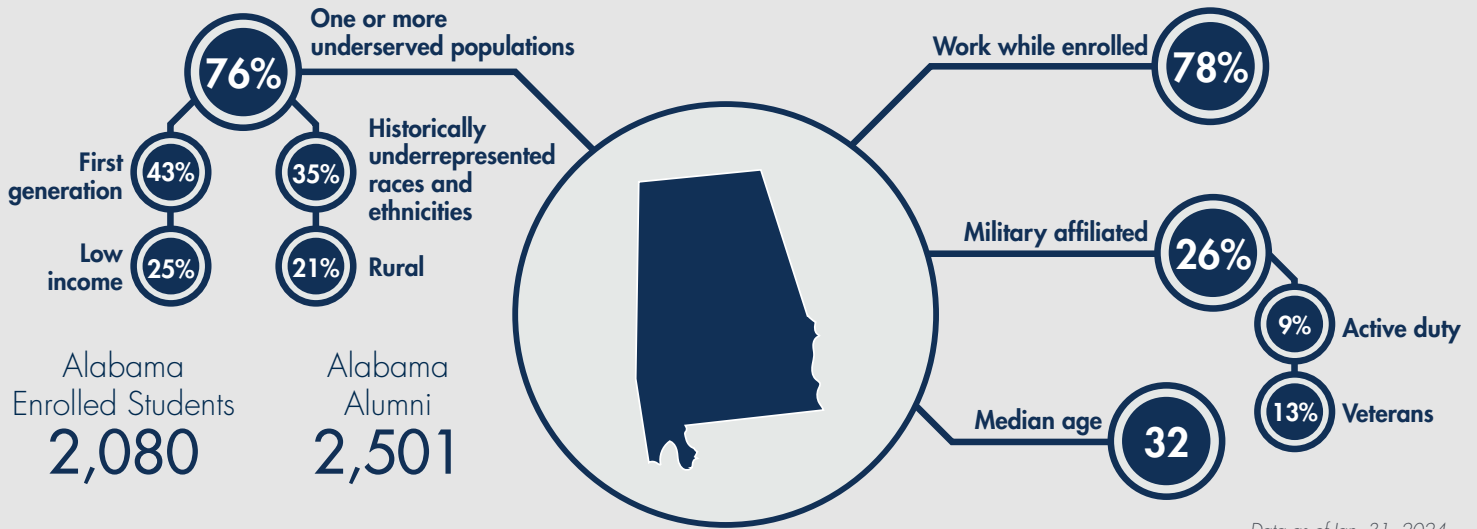

WGU and Alabama

Data as of Jan. 31, 2024

Alabama and WGU at a Glance

469,488

Alabama residents with some college but no credential as of July 31, 2021¹

\$8,010

Average annual cost in 2022 for WGU undergraduate programs, compared to a national average of \$16,618²