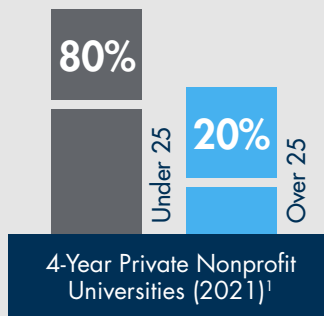

Age Distribution of Undergraduates in the U.S.

¹U.S. Department of Education, National Center for Education Statistics, Integrated Postsecondary Education Data System (IPEDS), Fall Enrollment component final data (2003 - 2019) and provisional data (2021)., ²WGU demographic data.

The Highest Form of Accreditation

WGU is accredited by the Northwest Commission on Colleges and Universities (NWCCU), an institutional accreditation body of colleges and universities. Regional accreditation is the most rigorous in the country.

[wgu.edu/inyourstate](https://www.wgu.edu/inyourstate)

[WGU Advocacy](#)

[@wgu](#)