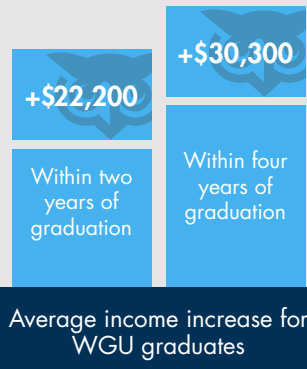

\$20,025

Average total cost to earn a bachelor's degree at WGU

Source: WGU Internal Data

Source: 2023 Harris Poll

\$826,000

Average increase in lifetime earnings for individuals who earn a bachelor's degree at WGU