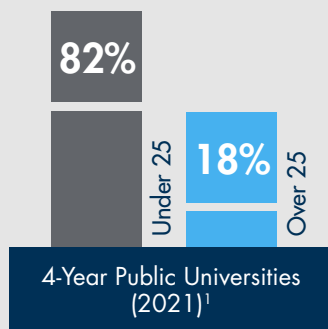

Age Distribution of Undergraduates in the U.S.

¹U.S. Department of Education, National Center for Education Statistics, Integrated Postsecondary Education Data System (IPEDS), Fall Enrollment component final data (2003 - 2019) and provisional data (2021)., ²WGU demographic data.

The Highest Form of Accreditation

WGU is accredited by the Northwest Commission on Colleges and Universities (NWCCU), an institutional accreditation body of colleges and universities. Regional accreditation is the most rigorous in the country.

[wgu.edu/inyourstate](https://www.wgu.edu/inyourstate)

[WGU Advocacy](#)

[@wgu](#)