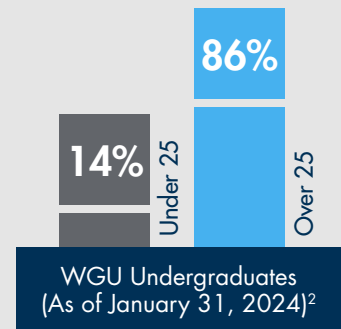

Age Distribution of Undergraduates in the U.S.

¹U.S. Department of Education, National Center for Education Statistics, Integrated Postsecondary Education Data System (IPEDS), Fall Enrollment component final data (2003 - 2019) and provisional data (2021)., ²WGU demographic data.

The Highest Form of Accreditation

WGU is accredited by the Northwest Commission on Colleges and Universities (NWCCU), an institutional accreditation body of colleges and universities. Regional accreditation is the most rigorous in the country.

[wgu.edu/inyourstate](https://www.wgu.edu/inyourstate)

[WGU Advocacy](#)

[@wgu](#)