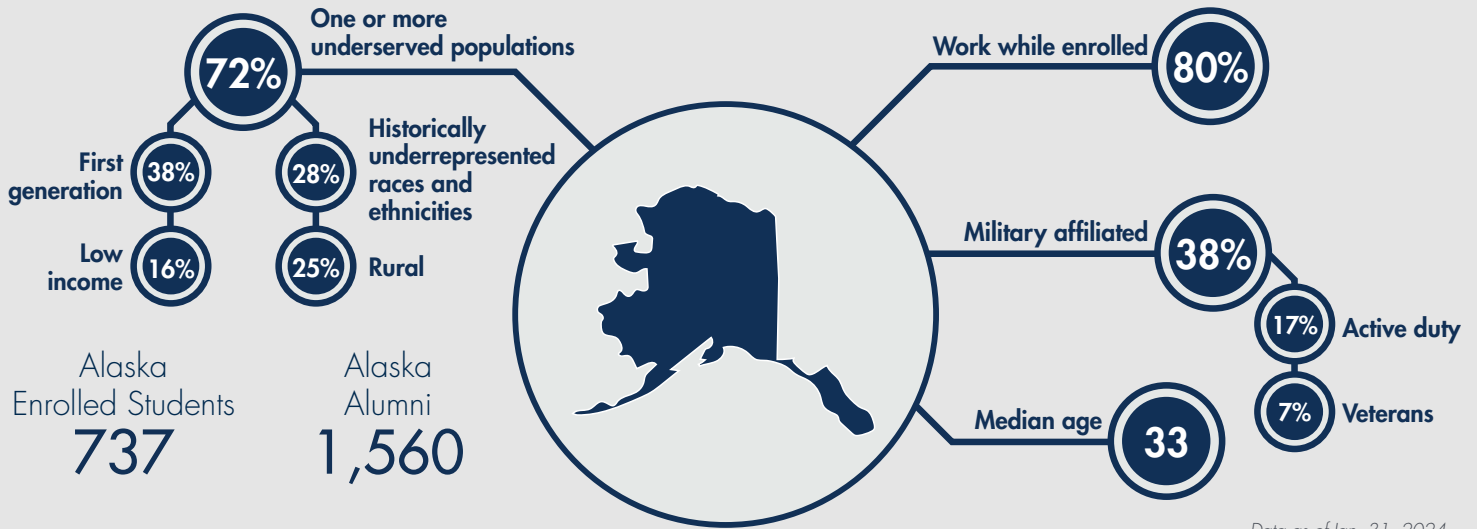

WGU and Alaska

Data as of Jan. 31, 2024

Alaska and WGU at a Glance

121,035

Alaska residents with some college but no credential as of July 31, 2021¹

\$8,010

Average annual cost in 2022 for WGU undergraduate programs, compared to a national average of \$16,618²