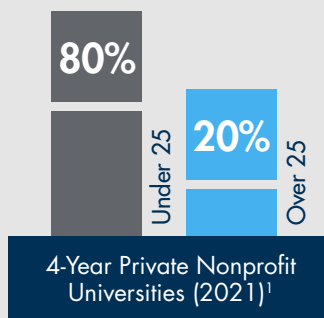

Age Distribution of Undergraduates in the U.S.

¹U.S. Department of Education, National Center for Education Statistics, Integrated Postsecondary Education Data System (IPEDS), Fall Enrollment component final data (2003 - 2019) and provisional data (2021)., ²WGU demographic data.

The Highest Form of Accreditation

WGU is accredited by the Northwest Commission on Colleges and Universities (NWCCU), an institutional accreditation body of colleges and universities. Regional accreditation is the most rigorous in the country.

wgu.edu/inyourstate

[WGU Advocacy](#)

[@wgu](#)