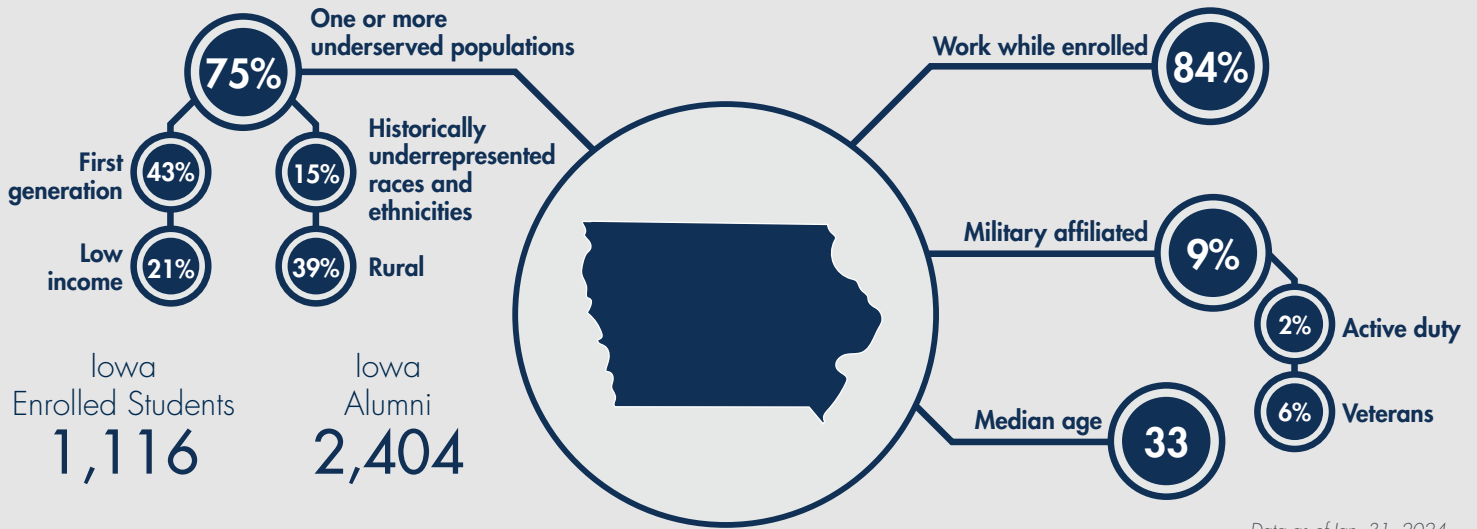

WGU and Iowa

Data as of Jan. 31, 2024

Iowa and WGU at a Glance

386,692

Iowa residents with some college but no credential as of July 31, 2021¹

\$8,010

Average annual cost in 2022 for WGU undergraduate programs, compared to a national average of \$16,618²