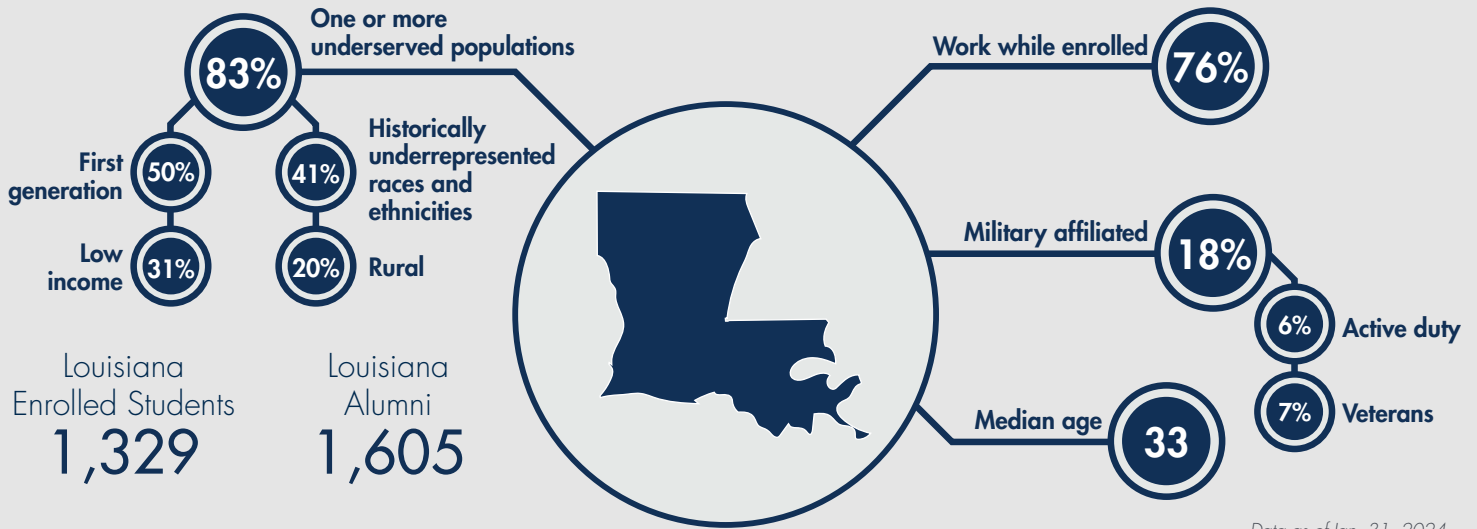

WGU and Louisiana

Louisiana and WGU at a Glance

478,853

Louisiana residents with some college but no credential as of July 31, 2021¹

\$8,010

Average annual cost in 2022 for WGU undergraduate programs, compared to a national average of \$16,618²