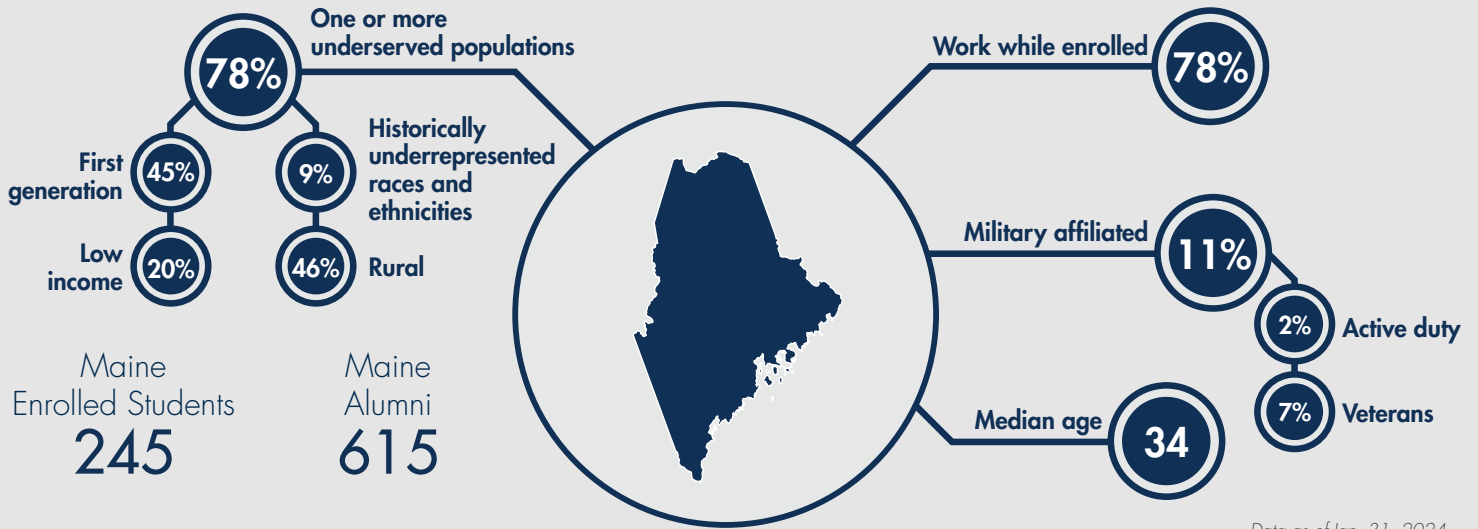

WGU and Maine

Maine and WGU at a Glance

137,281

Maine residents with some college but no credential as of July 31, 2021¹

\$8,010

Average annual cost in 2022 for WGU undergraduate programs, compared to a national average of \$16,618²

MaineHealth, Central Maine Healthcare; Redington-Fairview General Hospital, T-Mobile (Oakland Call Center)

Maine Student Enrollment

50

Students enrolled in the Leavitt School of Health

61

Students enrolled in the School of Education