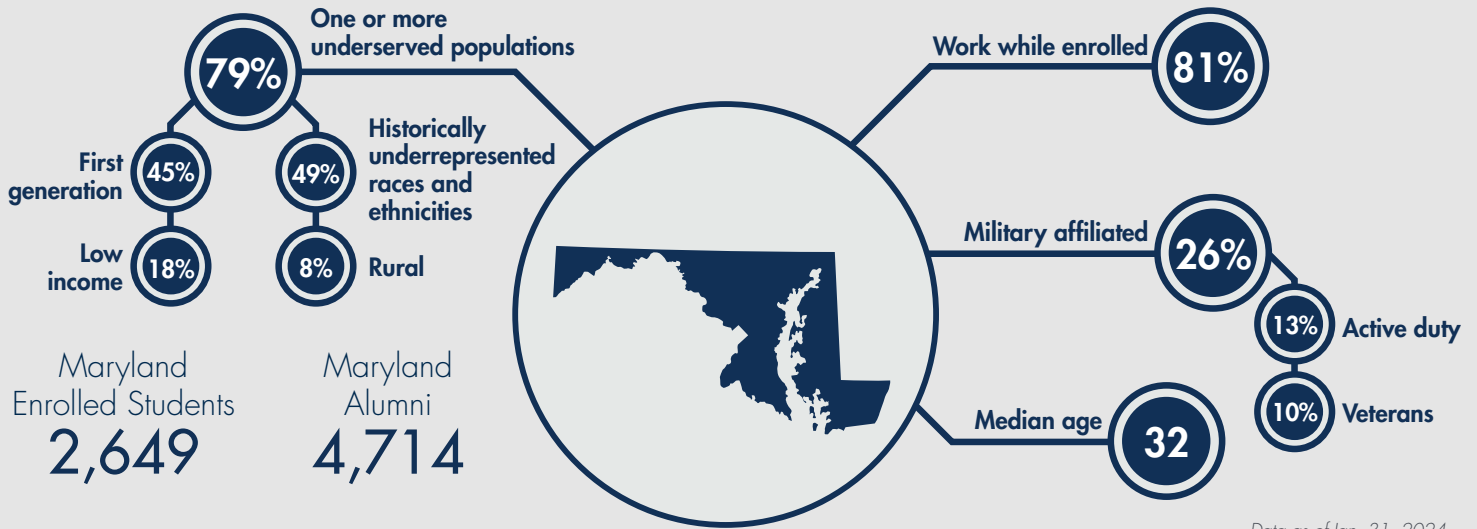

WGU and Maryland

Maryland and WGU at a Glance

635,665

Maryland residents with some college but no credential as of July 31, 2021¹

\$8,010

Average annual cost in 2022 for WGU undergraduate programs, compared to a national average of \$16,618²

Ascension St. Agnes Hospital, John Hopkins Medicine, MedStar Franklin Square Hospital, New Story Schools

Maryland Student Enrollment

370

Students

enrolled in the Leavitt School of Health

400

Students

enrolled in the School of Education