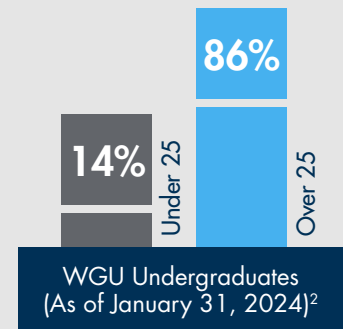

Age Distribution of Undergraduates in the U.S.

¹U.S. Department of Education, National Center for Education Statistics, Integrated Postsecondary Education Data System (IPEDS), Fall Enrollment component final data (2003 - 2019) and provisional data (2021)., ²WGU demographic data.

The Highest Form of Accreditation

WGU is accredited by the Northwest Commission on Colleges and Universities (NWCCU), an institutional accreditation body of colleges and universities. Regional accreditation is the most rigorous in the country.

[wgu.edu/inyourstate](https://www.wgu.edu/inyourstate)

[WGU Advocacy](#)

[@wgu](#)