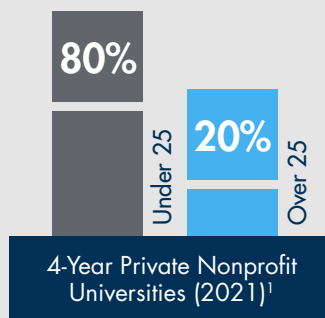

Age Distribution of Undergraduates in the U.S.

¹U.S. Department of Education, National Center for Education Statistics, Integrated Postsecondary Education Data System (IPEDS), Fall Enrollment component final data (2003 - 2019) and provisional data (2021)., ²WGU demographic data.

The Highest Form of Accreditation

WGU is accredited by the Northwest Commission on Colleges and Universities (NWCCU), an institutional accreditation body of colleges and universities. Regional accreditation is the most rigorous in the country.

[wgu.edu/inyourstate](https://www.wgu.edu/inyourstate)

[WGU Advocacy](#)

[@wgu](#)