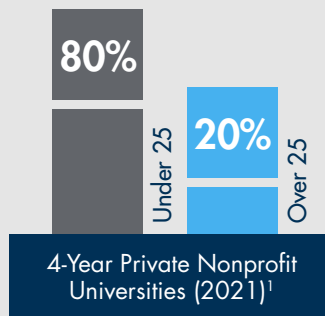

Age Distribution of Undergraduates in the U.S.

¹U.S. Department of Education, National Center for Education Statistics, Integrated Postsecondary Education Data System (IPEDS), Fall Enrollment component final data (2003 - 2019) and provisional data (2021)., ²WGU demographic data.

The Highest Form of Accreditation

WGU is accredited by the Northwest Commission on Colleges and Universities (NWCCU), an institutional accreditation body of colleges and universities. Regional accreditation is the most rigorous in the country.

[wgu.edu/inyourstate](https://www.wgu.edu/inyourstate)

[WGU Advocacy](#)

[@wgu](#)