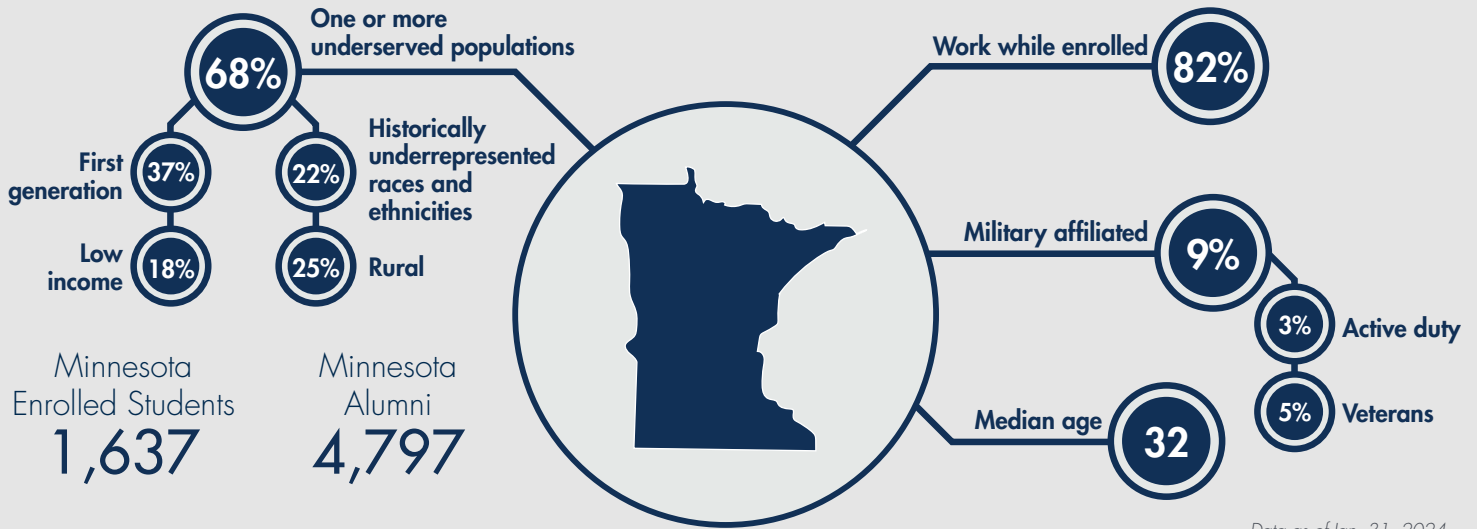

WGU and Minnesota

Data as of Jan. 31, 2024

Minnesota and WGU at a Glance

612,294

Minnesota residents with some college but no credential as of July 31, 2021¹

\$8,010

Average annual cost in 2022 for WGU undergraduate programs, compared to a national average of \$16,618²