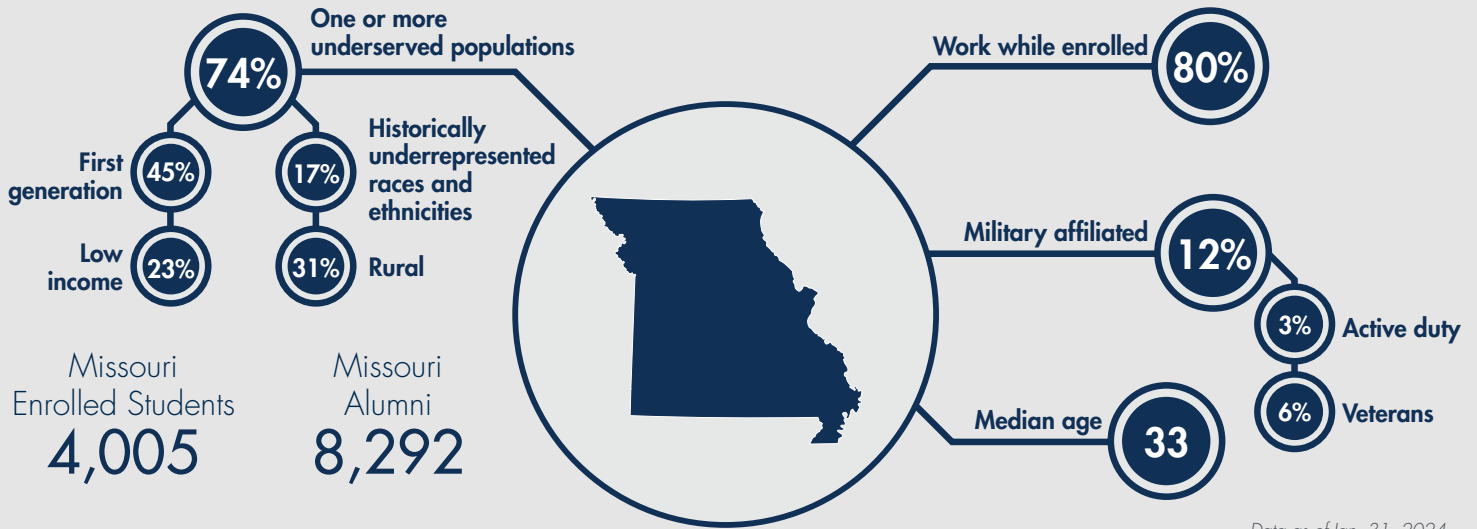

WGU and Missouri

Missouri and WGU at a Glance

678,566

Missouri residents with some college but no credential as of July 31, 2021¹

\$8,010

Average annual cost in 2022 for WGU undergraduate programs, compared to a national average of \$16,618²