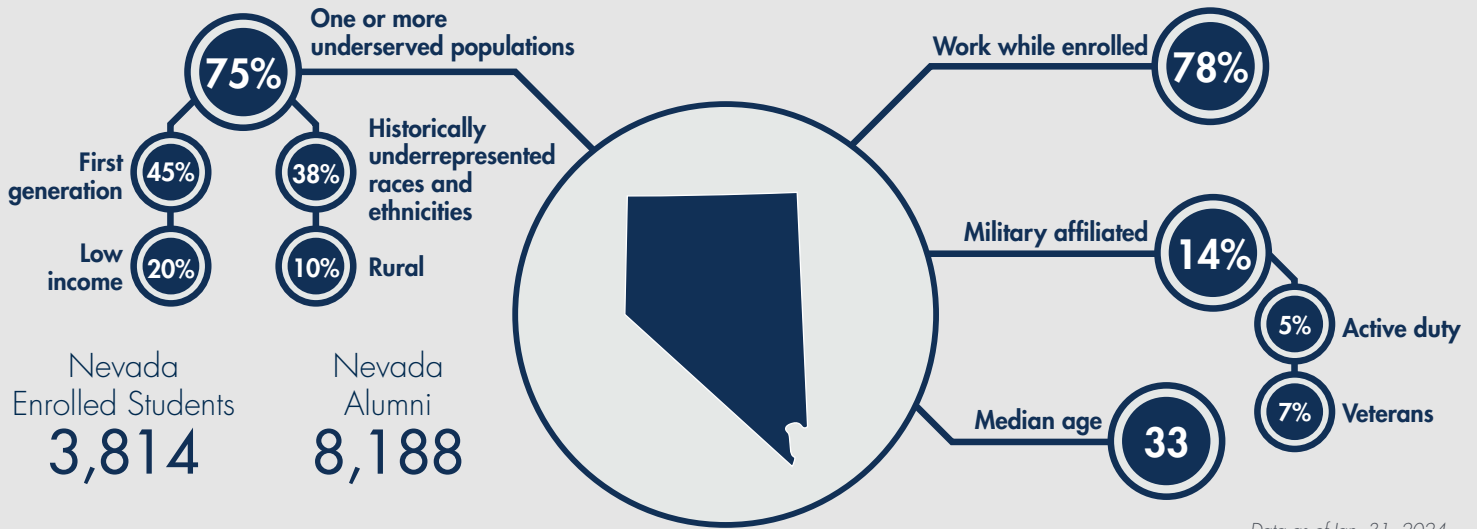

WGU and Nevada

Data as of Jan. 31, 2024

Nevada and WGU at a Glance

383,036

Nevada residents with some college but no credential as of July 31, 2021¹

\$8,010

Average annual cost in 2022 for WGU undergraduate programs, compared to a national average of \$16,618²