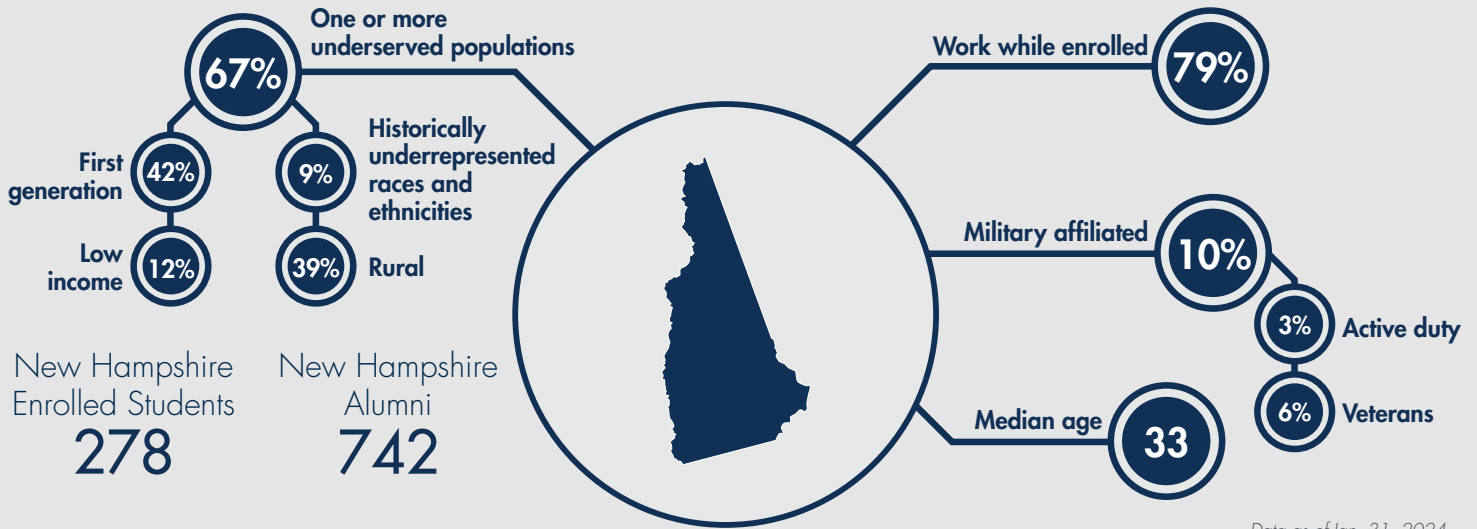

WGU and New Hampshire

Data as of Jan. 31, 2024

New Hampshire and WGU at a Glance

102,777

New Hampshire residents with some college but no credential as of July 31, 2021¹

\$8,010

Average annual cost in 2022 for WGU undergraduate programs, compared to a national average of \$16,618²

Great Bay Community College, Red River Technology

New Hampshire Student Enrollment

55

Students enrolled in the Leavitt School of Health

76

Students enrolled in the School of Education

86

Students enrolled in the School of Technology

61

Students enrolled in the School of Business

Education Benefiting Adult Learners

Western Governors University was founded by governors to help solve unmet workforce needs in high-demand career fields. WGU offers personalized learning to students through its flexible, competency-based model.