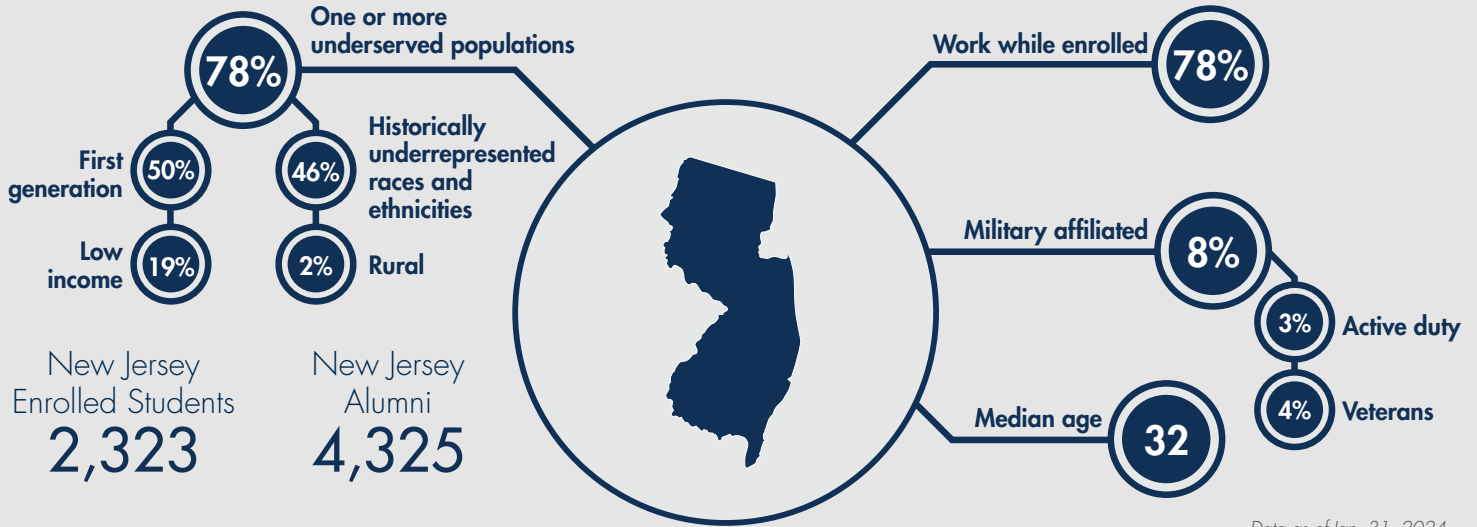

New Jersey and WGU at a Glance

792,527

New Jersey residents with some college but no credential as of July 31, 2021¹

$8,010

Average annual cost in 2022 for WGU undergraduate programs, compared to a national average of $16,618²

$272,456

Amount of WGU scholarship funding awarded to New Jersey students in 2023

¹The National Student Clearinghouse Research Center, ²Integrated Postsecondary Education Data System (2022)

College Articulations in New Jersey

County Colleges: Camden, Ocean, Raritan Valley, Union

New Jersey Student Enrollment

287

Students

enrolled in the Leavitt School of Health

525

Students

enrolled in the School of Education

930

Students

enrolled in the School of Technology

581

Students

enrolled in the School of Business