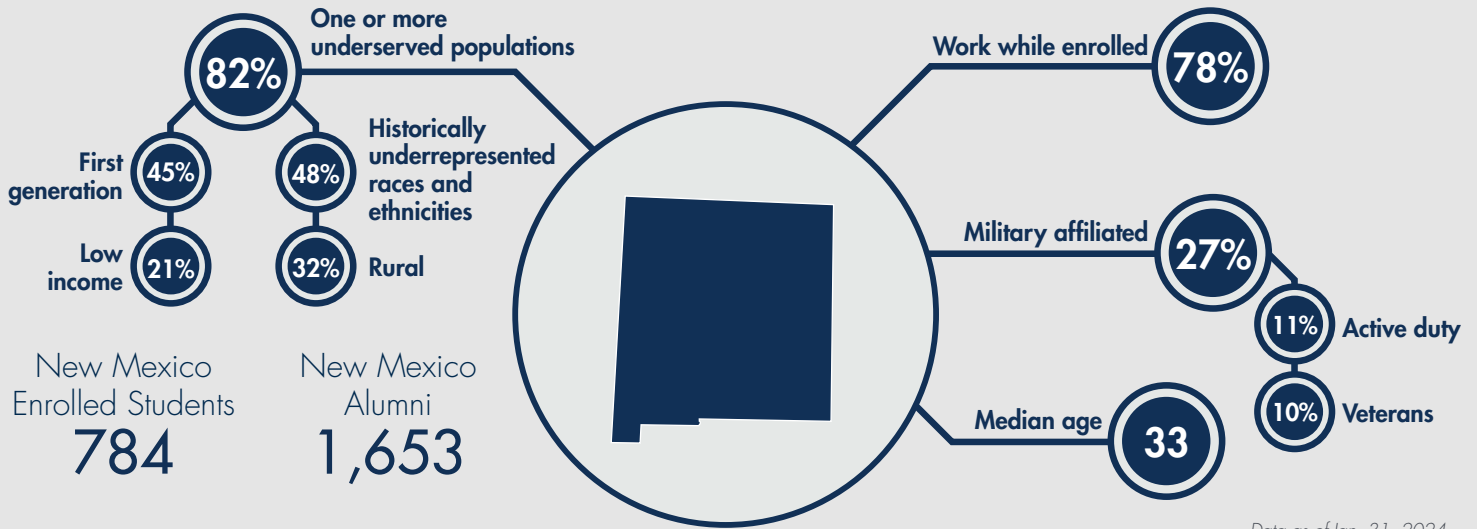

WGU and New Mexico

New Mexico and WGU at a Glance

301,215

New Mexico residents with some college but no credential as of July 31, 2021¹

\$8,010

Average annual cost in 2022 for WGU undergraduate programs, compared to a national average of \$16,618²