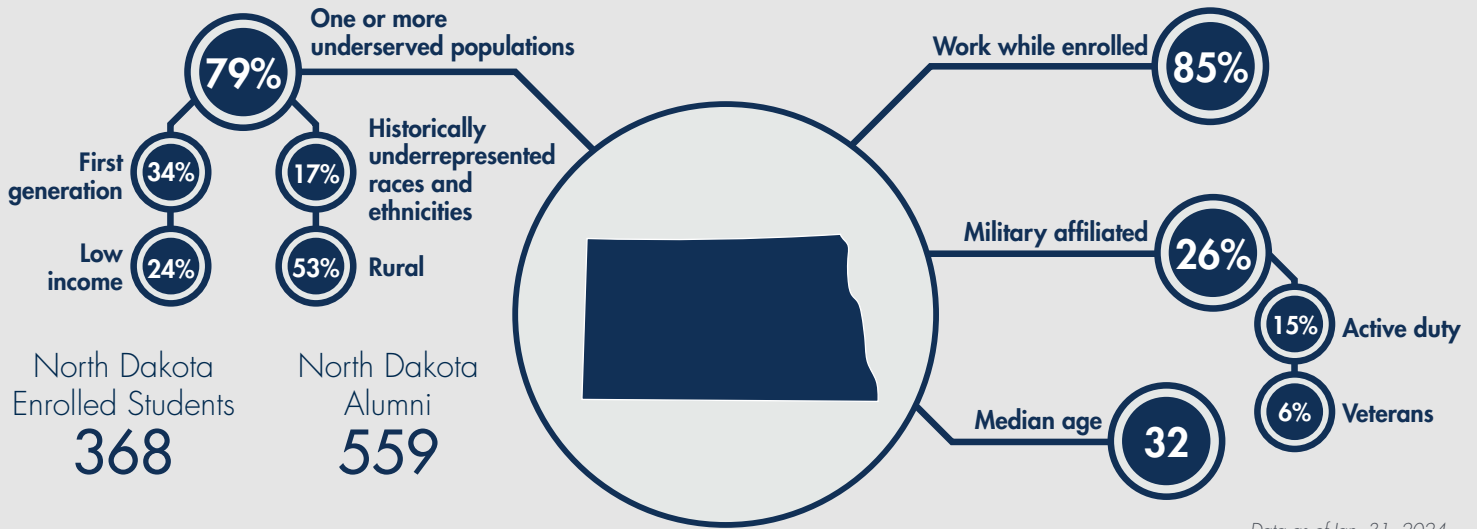

# WGU and North Dakota

Data as of Jan. 31, 2024

## North Dakota and WGU at a Glance

**75,358**

North Dakota residents with some college but no credential as of July 31, 2021<sup>1</sup>

**\$8,010**

Average annual cost in 2022 for WGU undergraduate programs, compared to a national average of \$16,618<sup>2</sup>