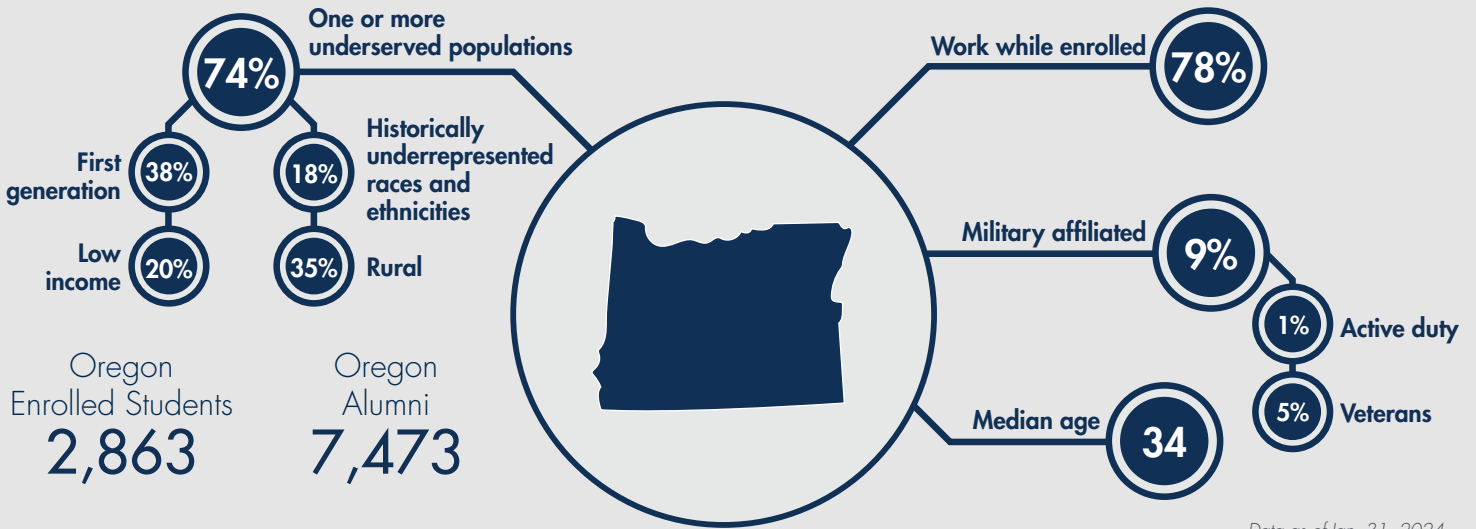

WGU and Oregon

Data as of Jan. 31, 2024

Oregon and WGU at a Glance

791,143

Oregon residents with some college but no credential as of July 31, 2021¹

\$8,010

Average annual cost in 2022 for WGU undergraduate programs, compared to a national average of \$16,618²