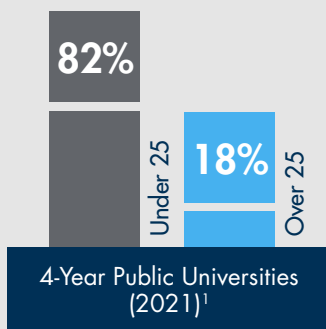

Age Distribution of Undergraduates in the U.S.

¹U.S. Department of Education, National Center for Education Statistics, Integrated Postsecondary Education Data System (IPEDS), Fall Enrollment component final data (2003 - 2019) and provisional data (2021)., ²WGU demographic data.

The Highest Form of Accreditation

WGU is accredited by the Northwest Commission on Colleges and Universities (NWCCU), an institutional accreditation body of colleges and universities. Regional accreditation is the most rigorous in the country.

wgu.edu/inyourstate

[WGU Advocacy](#)

[@wgu](#)