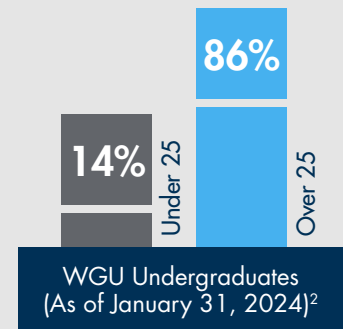

Age Distribution of Undergraduates in the U.S.

¹U.S. Department of Education, National Center for Education Statistics, Integrated Postsecondary Education Data System (IPEDS), Fall Enrollment component final data (2003 - 2019) and provisional data (2021)., ²WGU demographic data.

The Highest Form of Accreditation

WGU is accredited by the Northwest Commission on Colleges and Universities (NWCCU), an institutional accreditation body of colleges and universities. Regional accreditation is the most rigorous in the country.

wgu.edu/inyourstate

[WGU Advocacy](#)

[@wgu](#)