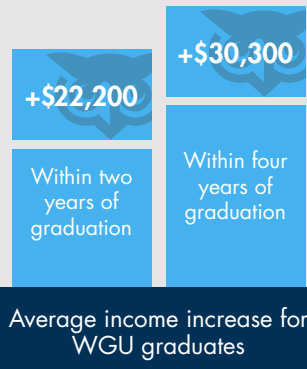

Education Benefiting Adult Learners

Western Governors University was founded by governors to help solve unmet workforce needs in high-demand career fields. WGU offers personalized learning to students through its flexible, competency-based model.

172,229

Total Enrolled U.S. Students

357,078

Degrees Awarded

318,824

Graduates

Data as of January 31, 2024

A Better Return on Student Investment

$20,025

Average total cost to earn a bachelor's degree at WGU

Source: WGU Internal Data

Source: 2023 Harris Poll

$826,000

Average increase in lifetime earnings for individuals who earn a bachelor's degree at WGU

Source: 2022 Gallup Survey