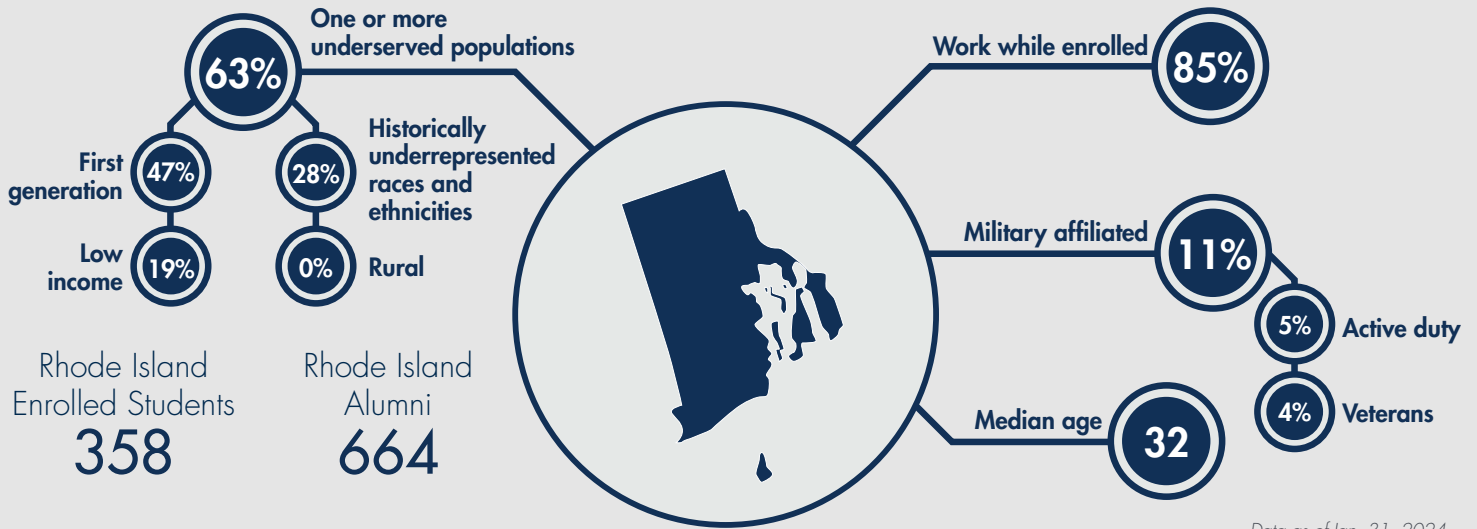

WGU and Rhode Island

Data as of Jan. 31, 2024

Rhode Island and WGU at a Glance

129,361

Rhode Island residents with some college but no credential as of July 31, 2021¹

\$8,010

Average annual cost in 2022 for WGU undergraduate programs, compared to a national average of \$16,618²

“Blackstone Valley Prep, College Unbound Equity Institute”

Rhode Island Student Enrollment

35

Students enrolled in the Leavitt School of Health

158

Students enrolled in the School of Education

87

Students enrolled in the School of Technology