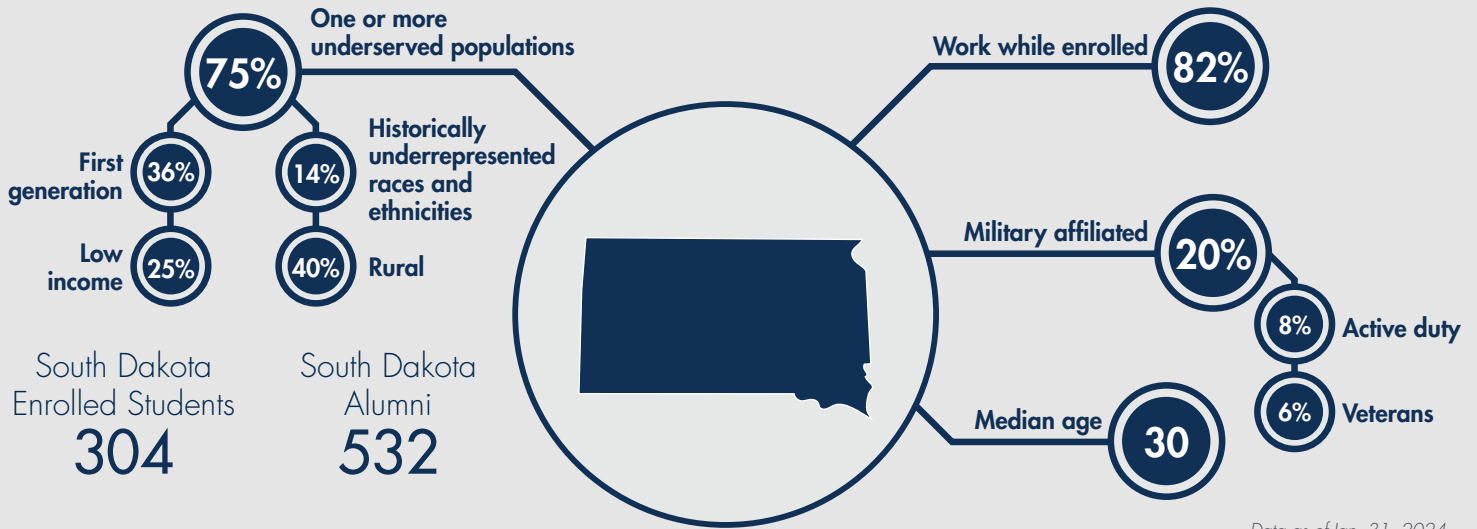

WGU and South Dakota

Data as of Jan. 31, 2024

South Dakota and WGU at a Glance

69,787

South Dakota residents with some college but no credential as of July 31, 2021¹

\$8,010

Average annual cost in 2022 for WGU undergraduate programs, compared to a national average of \$16,618²

Southeast Technical College, Lake Area Technical College, Western Dakota Technical College, Mitchell Technical College

South Dakota Student Enrollment

50

Students enrolled in the Leavitt School of Health