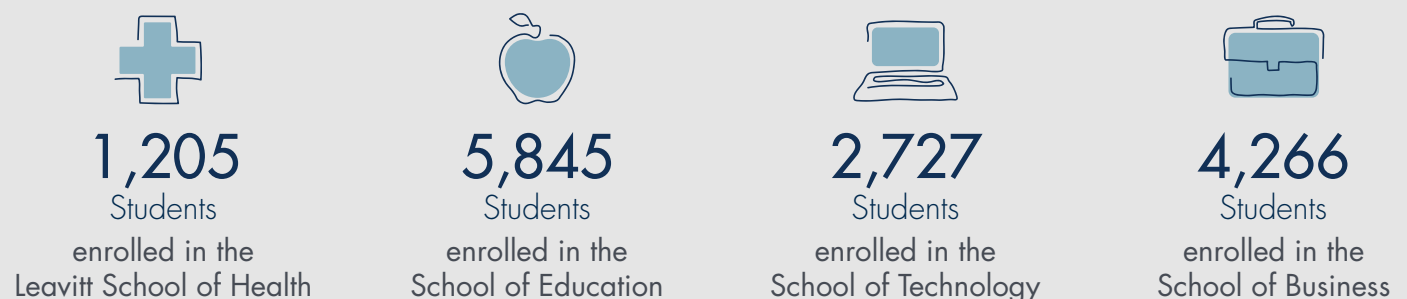

Washington Student Enrollment