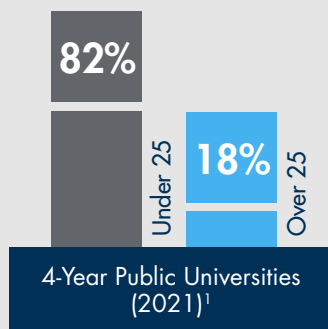

Age Distribution of Undergraduates in the U.S.

¹U.S. Department of Education, National Center for Education Statistics, Integrated Postsecondary Education Data System (IPEDS), Fall Enrollment component final data (2003 - 2019) and provisional data (2021)., ²WGU demographic data.

The Highest Form of Accreditation

WGU is accredited by the Northwest Commission on Colleges and Universities (NWCCU), an institutional accreditation body of colleges and universities. Regional accreditation is the most rigorous in the country.

wgu.edu/inyourstate

[WGU Advocacy](#)

[@wgu](#)