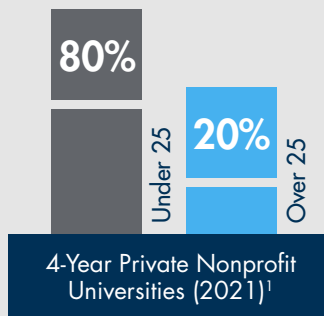

Age Distribution of Undergraduates in the U.S.

¹U.S. Department of Education, National Center for Education Statistics, Integrated Postsecondary Education Data System (IPEDS), Fall Enrollment component final data (2003 - 2019) and provisional data (2021)., ²WGU demographic data.

The Highest Form of Accreditation

WGU is accredited by the Northwest Commission on Colleges and Universities (NWCCU), an institutional accreditation body of colleges and universities. Regional accreditation is the most rigorous in the country.

wgu.edu/inyourstate

[WGU Advocacy](#)

[@wgu](#)