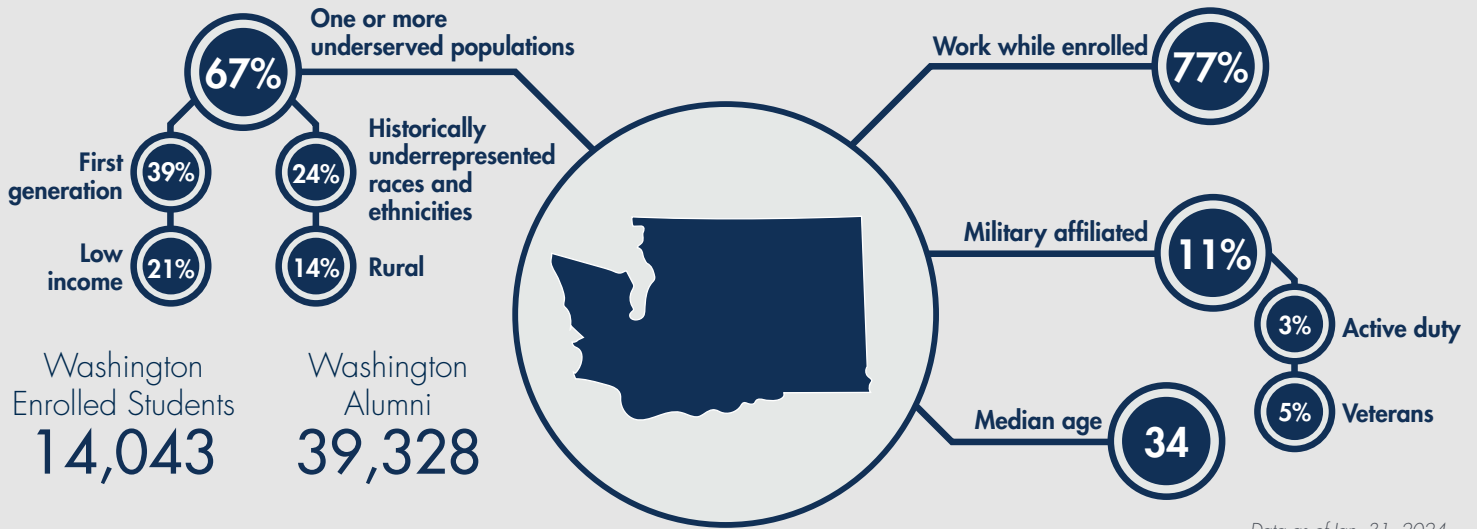

# WGU and Washington

Data as of Jan. 31, 2024

## Washington and WGU at a Glance

Washington residents with some college but no credential as of July 31, 2021<sup>1</sup>

Average annual cost in 2022 for WGU undergraduate programs, compared to a national average of \$16,618<sup>2</sup>