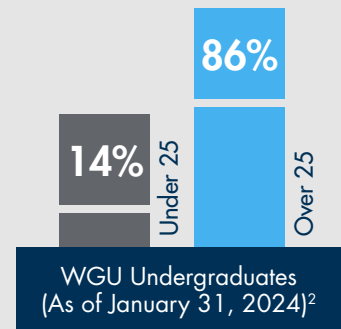

Age Distribution of Undergraduates in the U.S.

¹U.S. Department of Education, National Center for Education Statistics, Integrated Postsecondary Education Data System (IPEDS), Fall Enrollment component final data (2003 - 2019) and provisional data (2021)., ²WGU demographic data.

The Highest Form of Accreditation

WGU is accredited by the Northwest Commission on Colleges and Universities (NWCCU), an institutional accreditation body of colleges and universities. Regional accreditation is the most rigorous in the country.

wgu.edu/inyourstate

[WGU Advocacy](#)

[@wgu](#)